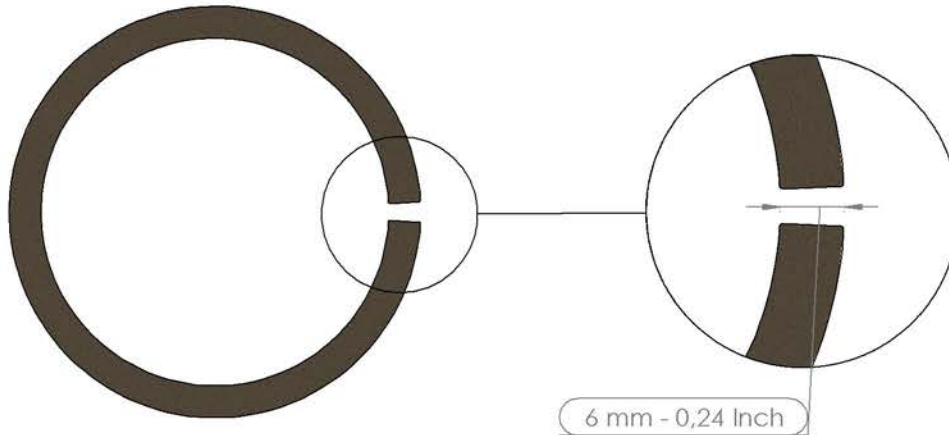

Steel Pottery Extruder Disk n° 23

Steel Pottery®

Steel Pottery Extruder Disk n° 24

Steel Pottery®

Steel Pottery Extruder Disk n° 25

Steel Pottery®

203 mm - 8 Inch FLATTENED CLAY

Steel Pottery®

Steel Pottery Extruder Disk n° 27

Bonsai pot example - 73 mm - 2,9 Inch plate

Steel Pottery®

Steel Pottery Extruder Disk n° 28

Bonsai pot example - 44 mm - 1,73 Inch plate

Steel Pottery®

Steel Pottery Extruder Disk n° 29