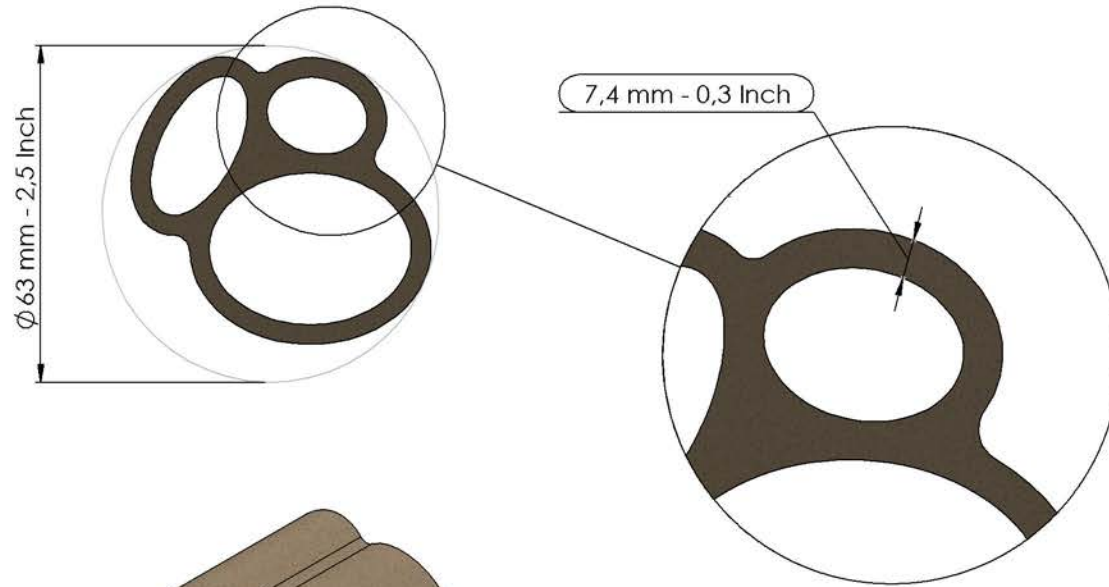

Bonsai pot example - 65 mm - 2,6 Inch plate

Steel Pottery®

Steel Pottery Extruder Disk n° 30

Bonsai pot example - 70 mm - 2,76 inch plate

Steel Pottery®

Steel Pottery Extruder Disk n° 31

Steel Pottery®

Steel Pottery Extruder Disk n° 32

Steel Pottery®

Steel Pottery Extruder Disk n° 33

Bonsai pot example - 47 mm - 1,8 Inch plate

Steel Pottery®

Steel Pottery Extruder Disk n° 34

Bonsai pot example - 47 mm - 1,8 Inch plate

Steel Pottery®

Steel Pottery Extruder Disk n° 101

Steel Pottery®

Steel Pottery Extruder Disk n° 102

Steel Pottery®

Steel Pottery Extruder Disk n° 103

Steel Pottery®

3,50 mm - 0,14 Inch

Steel Pottery Extruder Disk n° 104

Steel Pottery®