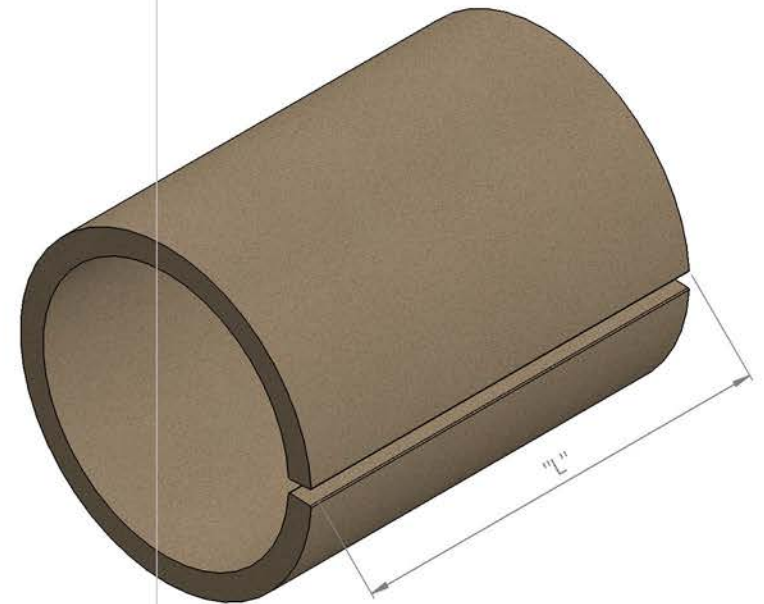

Steel Pottery Extruder Disk n° 23

Steel Pottery®

Steel Pottery Extruder Disk n° 24

Steel Pottery®

Steel Pottery Extruder Disk n° 25

Steel Pottery®

203 mm - 8 Inch FLATTENED CLAY

Steel Pottery®

Steel Pottery Extruder Disk n° 27

Bonsai pot example - 73 mm - 2,9 Inch plate

Steel Pottery®

Steel Pottery Extruder Disk n° 28

Bonsai pot example - 44 mm - 1,73 Inch plate

Steel Pottery®

Steel Pottery Extruder Disk n° 29