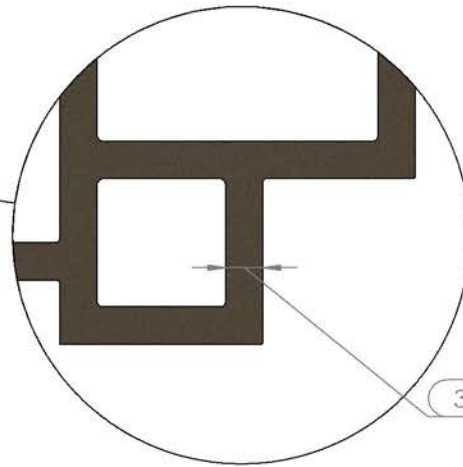

Bonsai pot example - 65 mm - 2,6 Inch plate

Steel Pottery®

Steel Pottery Extruder Disk n° 30

Bonsai pot example - 70 mm - 2,76 inch plate

Steel Pottery®

Steel Pottery Extruder Disk n° 31

Steel Pottery®

Steel Pottery Extruder Disk n° 32

Steel Pottery®

Steel Pottery Extruder Disk n° 33

Bonsai pot example - 47 mm - 1,8 Inch plate

Steel Pottery®

Steel Pottery Extruder Disk n° 34

Bonsai pot example - 47 mm - 1,8 Inch plate

Steel Pottery®

Steel Pottery Extruder Disk n° 101

Steel Pottery®

Steel Pottery Extruder Disk n° 102

Steel Pottery®

Steel Pottery Extruder Disk n° 103

Steel Pottery®

3,50 mm - 0,14 Inch

Steel Pottery Extruder Disk n° 104

Steel Pottery®

Steel Pottery Extruder Disk n° 105

Steel Pottery®

6 mm - 0,24 Inch

Steel Pottery Extruder Disk n° 106

Steel Pottery®

Steel Pottery Extruder Disk n° 107

Steel Pottery®

Steel Pottery Extruder Disk n° 108