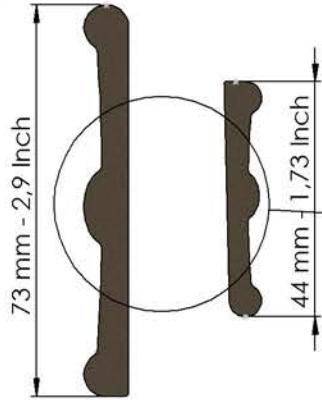

Steel Pottery®

4 mm - 0,16 inch

Steel Pottery Extruder Disk n° 5

Steel Pottery®

Steel Pottery Extruder Disk n° 6

Steel Pottery®

Steel Pottery Extruder Disk n° 7

Steel Pottery®

Steel Pottery Extruder Disk n° 23

Steel Pottery®

Steel Pottery Extruder Disk n° 24

Steel Pottery®

Steel Pottery Extruder Disk n° 25

Steel Pottery®

203 mm - 8 Inch FLATTENED CLAY

Steel Pottery®

Steel Pottery Extruder Disk n° 27

Bonsai pot example - 73 mm - 2,9 Inch plate

Steel Pottery®

Steel Pottery Extruder Disk n° 28

Bonsai pot example - 44 mm - 1,73 Inch plate

Steel Pottery®

Steel Pottery Extruder Disk n° 29

Bonsai pot example - 65 mm - 2,6 Inch plate

Steel Pottery®

Steel Pottery Extruder Disk n° 30

Bonsai pot example - 70 mm - 2,76 inch plate

Steel Pottery®

Steel Pottery Extruder Disk n° 31

Steel Pottery®

Steel Pottery Extruder Disk n° 32