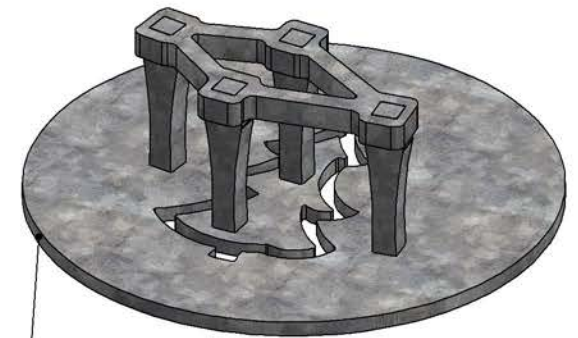

Steel Pottery Extruder Disk n° 106