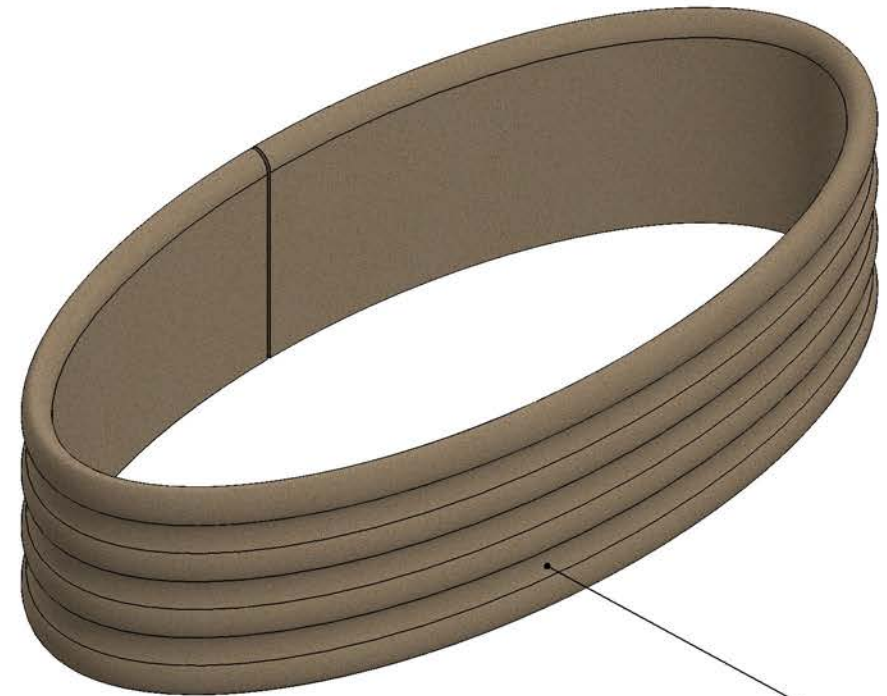

Bonsai pot example - 47 mm - 1,8 Inch plate