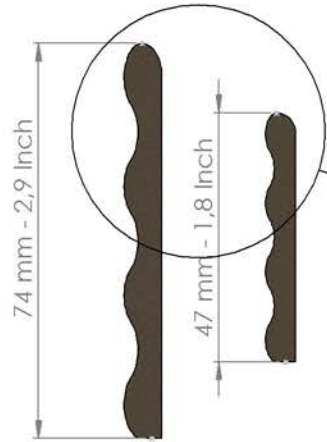

Steel Pottery Extruder Disk n° 27

Bonsai pot example - 73 mm - 2,9 Inch plate

Steel Pottery®

Steel Pottery Extruder Disk n° 28

Bonsai pot example - 44 mm - 1,73 Inch plate

Steel Pottery®

Steel Pottery Extruder Disk n° 29

Bonsai pot example - 65 mm - 2,6 Inch plate

Steel Pottery®

Steel Pottery Extruder Disk n° 30

Bonsai pot example - 70 mm - 2,76 inch plate

Steel Pottery®

Steel Pottery Extruder Disk n° 31

Steel Pottery®

Steel Pottery Extruder Disk n° 32

Steel Pottery®

Steel Pottery Extruder Disk n° 33

Bonsai pot example - 47 mm - 1,8 Inch plate

Steel Pottery®

Steel Pottery Extruder Disk n° 34

Bonsai pot example - 47 mm - 1,8 Inch plate

Steel Pottery®

Steel Pottery Extruder Disk n° 101

Steel Pottery®

Steel Pottery Extruder Disk n° 102

Steel Pottery®

Steel Pottery Extruder Disk n° 103

Steel Pottery®

3,50 mm - 0,14 Inch

Steel Pottery Extruder Disk n° 104

Steel Pottery®