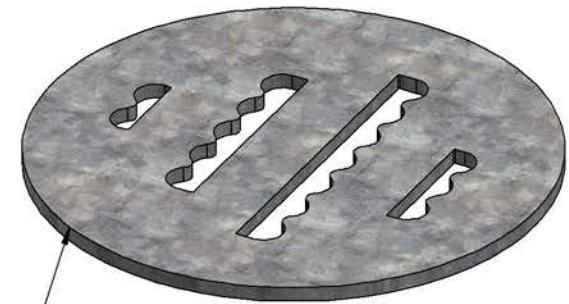

Steel Pottery Extruder Disk n° 27

Bonsai pot example - 73 mm - 2,9 Inch plate

Steel Pottery®

Steel Pottery Extruder Disk n° 28

Bonsai pot example - 44 mm - 1,73 Inch plate

Steel Pottery®

Steel Pottery Extruder Disk n° 29

Bonsai pot example - 65 mm - 2,6 Inch plate

Steel Pottery®

Steel Pottery Extruder Disk n° 30

Bonsai pot example - 70 mm - 2,76 inch plate

Steel Pottery®

Steel Pottery Extruder Disk n° 31

Steel Pottery®

Steel Pottery Extruder Disk n° 32

Steel Pottery®

Steel Pottery Extruder Disk n° 33

Bonsai pot example - 47 mm - 1,8 Inch plate

Steel Pottery®

Steel Pottery Extruder Disk n° 34

Bonsai pot example - 47 mm - 1,8 Inch plate

Steel Pottery®

Steel Pottery Extruder Disk n° 101