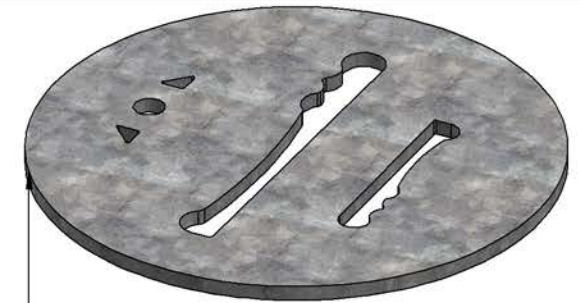

Steel Pottery Extruder Disk n° 23

Steel Pottery®

Steel Pottery Extruder Disk n° 24

Steel Pottery®

Steel Pottery Extruder Disk n° 25

Steel Pottery®

203 mm - 8 Inch FLATTENED CLAY

Steel Pottery®

Steel Pottery Extruder Disk n° 27

Bonsai pot example - 73 mm - 2,9 Inch plate

Steel Pottery®

Steel Pottery Extruder Disk n° 28

Bonsai pot example - 44 mm - 1,73 Inch plate

Steel Pottery®

Steel Pottery Extruder Disk n° 29