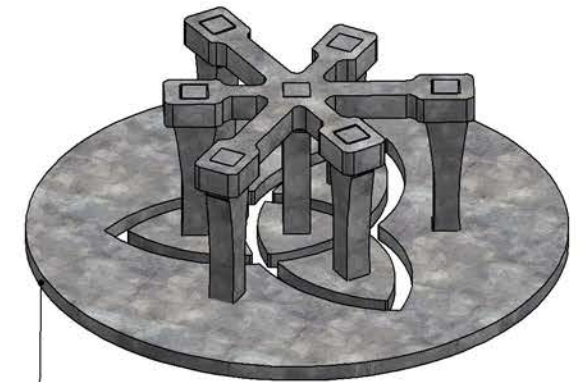

Steel Pottery®

Steel Pottery Extruder Disk n° 103