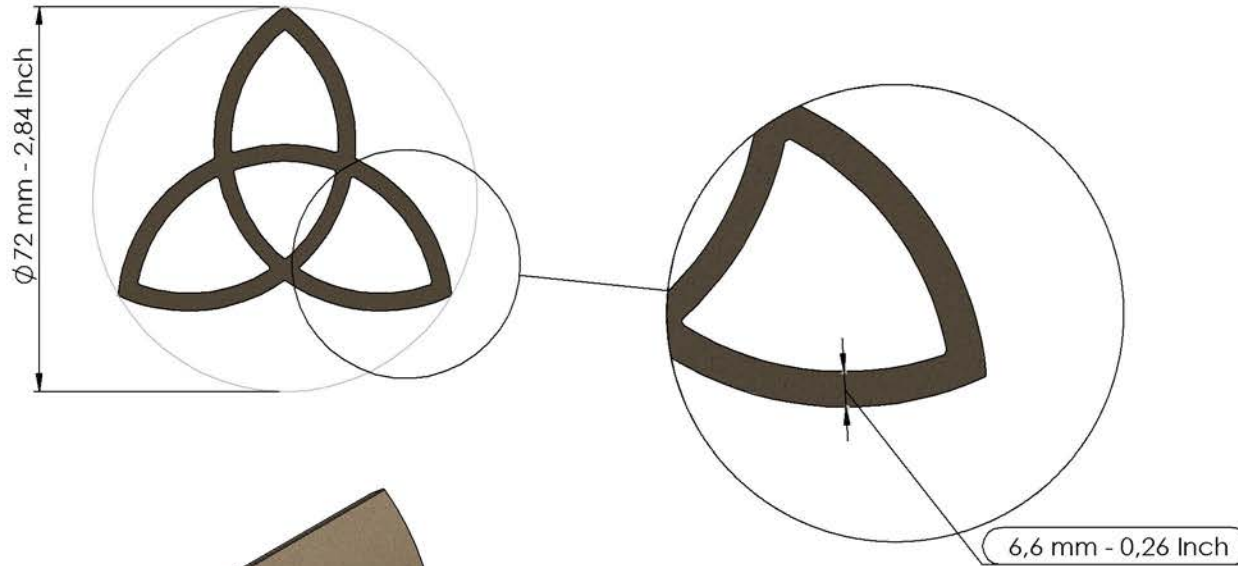

Steel Pottery®

Steel Pottery Extruder Disk n° 103