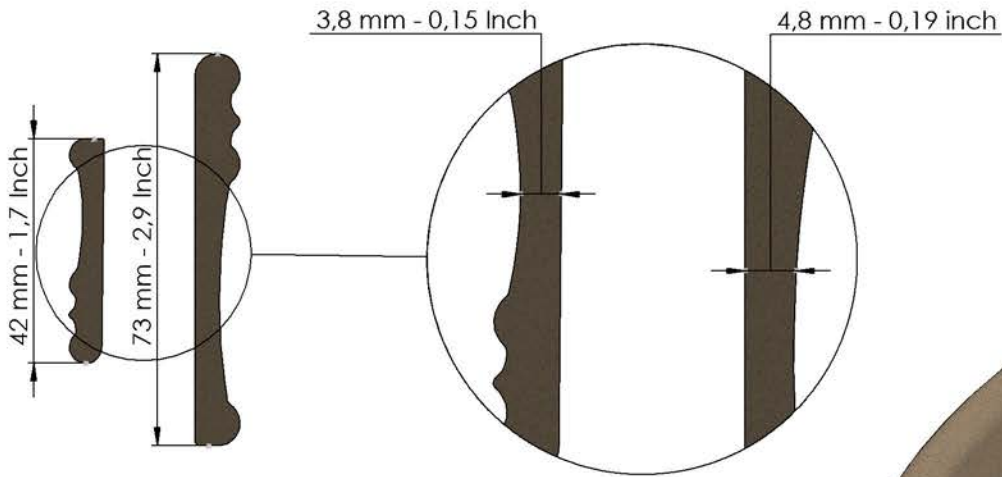

Steel Pottery Extruder Disk n° 23

Steel Pottery®

Steel Pottery Extruder Disk n° 24

Steel Pottery®

Steel Pottery Extruder Disk n° 25

Steel Pottery®

203 mm - 8 Inch FLATTENED CLAY

Steel Pottery®

Steel Pottery Extruder Disk n° 27

Bonsai pot example - 73 mm - 2,9 Inch plate

Steel Pottery®

Steel Pottery Extruder Disk n° 28

Bonsai pot example - 44 mm - 1,73 Inch plate

Steel Pottery®

Steel Pottery Extruder Disk n° 29