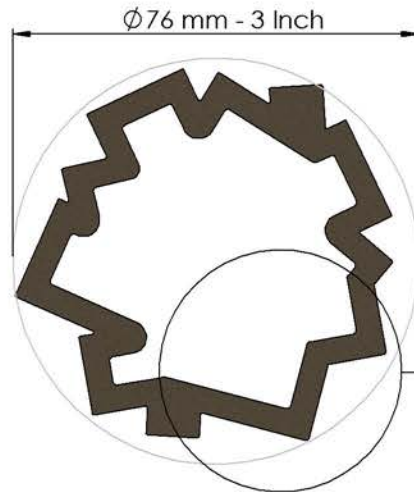

Steel Pottery Extruder Disk n° 23

Steel Pottery®

Steel Pottery Extruder Disk n° 24

Steel Pottery®

Steel Pottery Extruder Disk n° 25

Steel Pottery®

203 mm - 8 Inch FLATTENED CLAY

Steel Pottery®

Steel Pottery Extruder Disk n° 27

Bonsai pot example - 73 mm - 2,9 Inch plate

Steel Pottery®

Steel Pottery Extruder Disk n° 28

Bonsai pot example - 44 mm - 1,73 Inch plate

Steel Pottery®

Steel Pottery Extruder Disk n° 29