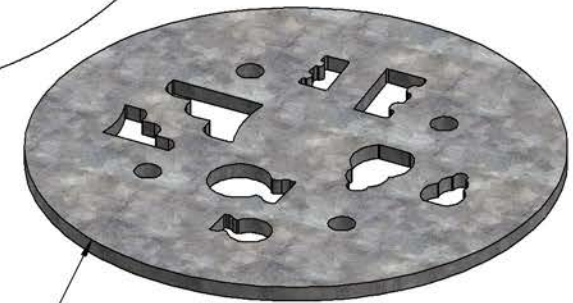

Steel Pottery Extruder Disk n° 27

Bonsai pot example - 73 mm - 2,9 Inch plate

Steel Pottery®

Steel Pottery Extruder Disk n° 28

Bonsai pot example - 44 mm - 1,73 Inch plate

Steel Pottery®

Steel Pottery Extruder Disk n° 29

Bonsai pot example - 65 mm - 2,6 Inch plate

Steel Pottery®

Steel Pottery Extruder Disk n° 30

Bonsai pot example - 70 mm - 2,76 inch plate

Steel Pottery®

Steel Pottery Extruder Disk n° 31

Steel Pottery®

Steel Pottery Extruder Disk n° 32

Steel Pottery®

Steel Pottery Extruder Disk n° 33

Bonsai pot example - 47 mm - 1,8 Inch plate

Steel Pottery®

Steel Pottery Extruder Disk n° 34

Bonsai pot example - 47 mm - 1,8 Inch plate

Steel Pottery®

Steel Pottery Extruder Disk n° 101