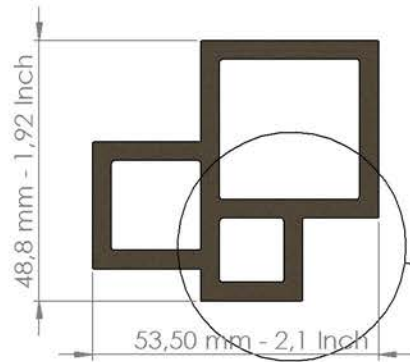

Steel Pottery Extruder Disk n° 27

Bonsai pot example - 73 mm - 2,9 Inch plate

Steel Pottery®

Steel Pottery Extruder Disk n° 28

Bonsai pot example - 44 mm - 1,73 Inch plate

Steel Pottery®

Steel Pottery Extruder Disk n° 29

Bonsai pot example - 65 mm - 2,6 Inch plate

Steel Pottery®

Steel Pottery Extruder Disk n° 30

Bonsai pot example - 70 mm - 2,76 inch plate

Steel Pottery®

Steel Pottery Extruder Disk n° 31

Steel Pottery®

Steel Pottery Extruder Disk n° 32

Steel Pottery®

Steel Pottery Extruder Disk n° 33

Bonsai pot example - 47 mm - 1,8 Inch plate

Steel Pottery®

Steel Pottery Extruder Disk n° 34

Bonsai pot example - 47 mm - 1,8 Inch plate

Steel Pottery®

Steel Pottery Extruder Disk n° 101

Steel Pottery®

Steel Pottery Extruder Disk n° 102

Steel Pottery®

Steel Pottery Extruder Disk n° 103

Steel Pottery®

3,50 mm - 0,14 Inch

Steel Pottery Extruder Disk n° 104

Steel Pottery®