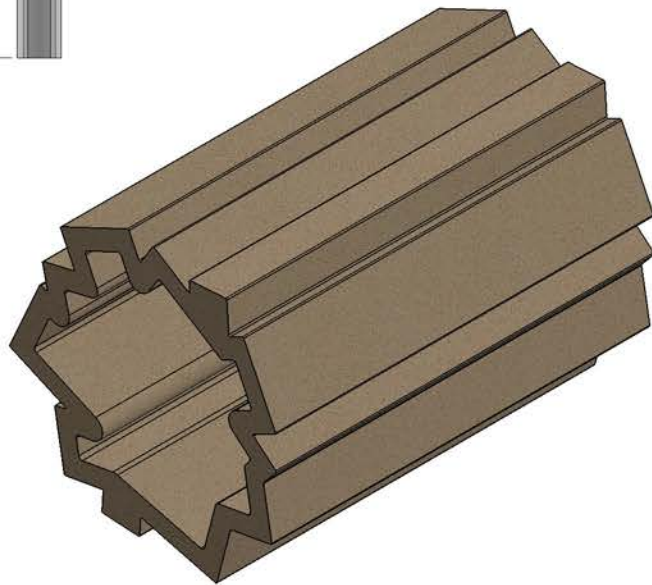

Steel Pottery®

Steel Pottery Extruder Disk n° 24