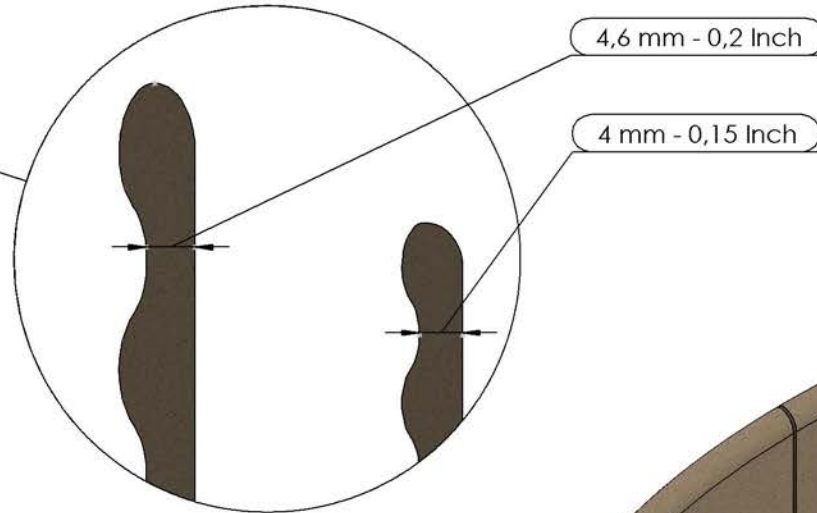

Steel Pottery Extruder Disk n° 27

Bonsai pot example - 73 mm - 2,9 Inch plate

Steel Pottery®

Steel Pottery Extruder Disk n° 28

Bonsai pot example - 44 mm - 1,73 Inch plate

Steel Pottery®

Steel Pottery Extruder Disk n° 29

Bonsai pot example - 65 mm - 2,6 Inch plate

Steel Pottery®

Steel Pottery Extruder Disk n° 30

Bonsai pot example - 70 mm - 2,76 inch plate

Steel Pottery®

Steel Pottery Extruder Disk n° 31

Steel Pottery®

Steel Pottery Extruder Disk n° 32

Steel Pottery®

Steel Pottery Extruder Disk n° 33

Bonsai pot example - 47 mm - 1,8 Inch plate

Steel Pottery®

Steel Pottery Extruder Disk n° 34

Bonsai pot example - 47 mm - 1,8 Inch plate

Steel Pottery®

Steel Pottery Extruder Disk n° 101