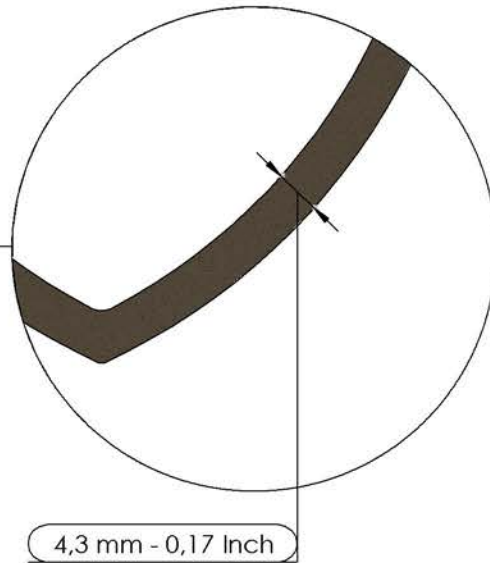

Steel Pottery®

Steel Pottery Extruder Disk n° 22