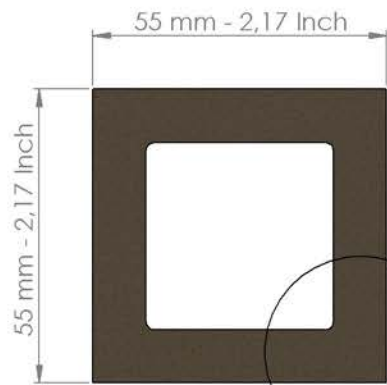

Steel Pottery®

4 mm - 0,16 inch

Steel Pottery Extruder Disk n° 5

Steel Pottery®

Steel Pottery Extruder Disk n° 6

Steel Pottery®

Steel Pottery Extruder Disk n° 7

Steel Pottery®

10 mm - 0,4 Inch

Steel Pottery Extruder Disk n° 8

Steel Pottery®

Steel Pottery Extruder Disk n° 9

Steel Pottery®

Steel Pottery Extruder Disk n° 10

Steel Pottery®

Steel Pottery Extruder Disk n° 11