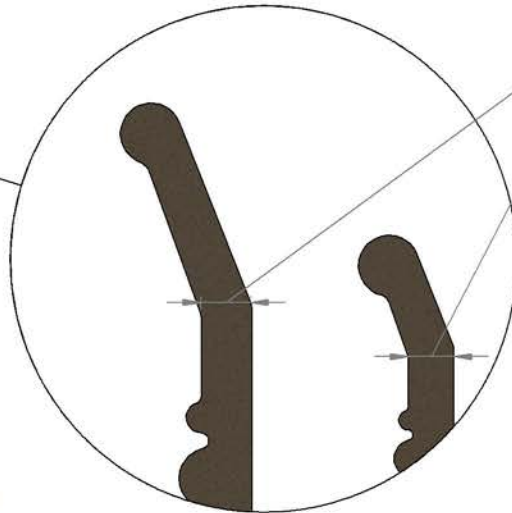

Steel Pottery Extruder Disk n° 27

Bonsai pot example - 73 mm - 2,9 Inch plate

Steel Pottery®

Steel Pottery Extruder Disk n° 28

Bonsai pot example - 44 mm - 1,73 Inch plate

Steel Pottery®

Steel Pottery Extruder Disk n° 29

Bonsai pot example - 65 mm - 2,6 Inch plate

Steel Pottery®

Steel Pottery Extruder Disk n° 30

Bonsai pot example - 70 mm - 2,76 inch plate

Steel Pottery®

Steel Pottery Extruder Disk n° 31

Steel Pottery®

Steel Pottery Extruder Disk n° 32