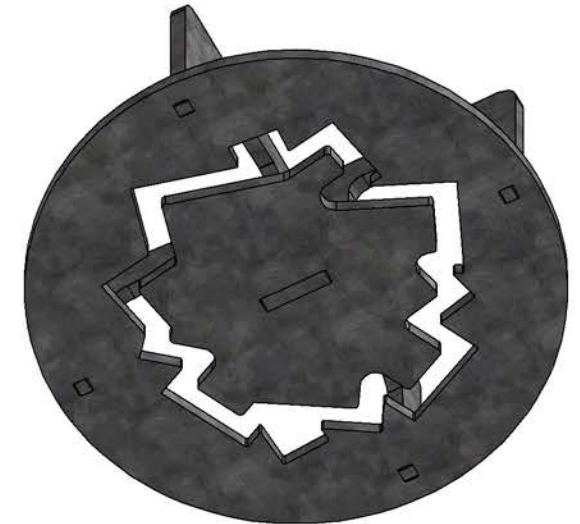

Steel Pottery Extruder Disk n° 19

Steel Pottery®

Steel Pottery Extruder Disk n° 20

Steel Pottery®

Steel Pottery Extruder Disk n° 21

Steel Pottery®

Steel Pottery Extruder Disk n° 22

Steel Pottery®

Steel Pottery Extruder Disk n° 23

Steel Pottery®

Steel Pottery Extruder Disk n° 24

Steel Pottery®

Steel Pottery Extruder Disk n° 25

Steel Pottery®

203 mm - 8 Inch FLATTENED CLAY

Steel Pottery®

Steel Pottery Extruder Disk n° 27

Bonsai pot example - 73 mm - 2,9 Inch plate

Steel Pottery®

Steel Pottery Extruder Disk n° 28

Bonsai pot example - 44 mm - 1,73 Inch plate

Steel Pottery®

Steel Pottery Extruder Disk n° 29