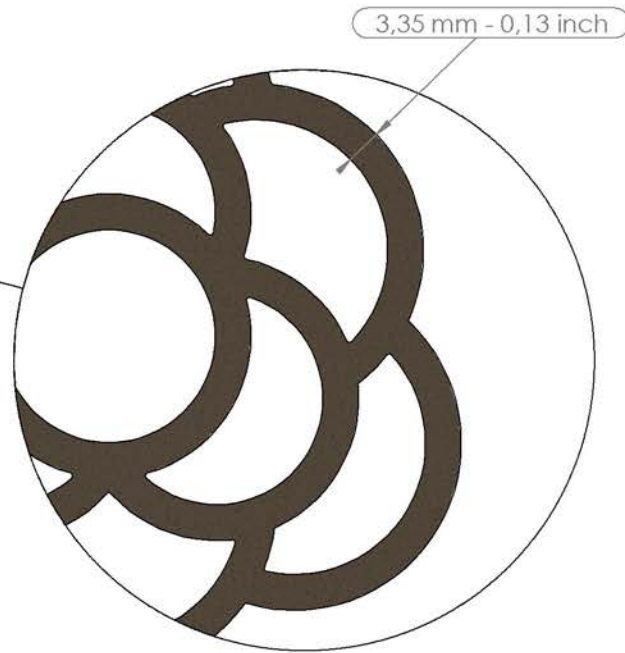

Steel Pottery Extruder Disk n° 27

Bonsai pot example - 73 mm - 2,9 Inch plate

Steel Pottery®

Steel Pottery Extruder Disk n° 28

Bonsai pot example - 44 mm - 1,73 Inch plate

Steel Pottery®

Steel Pottery Extruder Disk n° 29

Bonsai pot example - 65 mm - 2,6 Inch plate

Steel Pottery®

Steel Pottery Extruder Disk n° 30

Bonsai pot example - 70 mm - 2,76 inch plate

Steel Pottery®

Steel Pottery Extruder Disk n° 31

Steel Pottery®

Steel Pottery Extruder Disk n° 32

Steel Pottery®

Steel Pottery Extruder Disk n° 33

Bonsai pot example - 47 mm - 1,8 Inch plate

Steel Pottery®

Steel Pottery Extruder Disk n° 34

Bonsai pot example - 47 mm - 1,8 Inch plate

Steel Pottery®

Steel Pottery Extruder Disk n° 101

Steel Pottery®

Steel Pottery Extruder Disk n° 102

Steel Pottery®

Steel Pottery Extruder Disk n° 103

Steel Pottery®

3,50 mm - 0,14 Inch

Steel Pottery Extruder Disk n° 104

Steel Pottery®