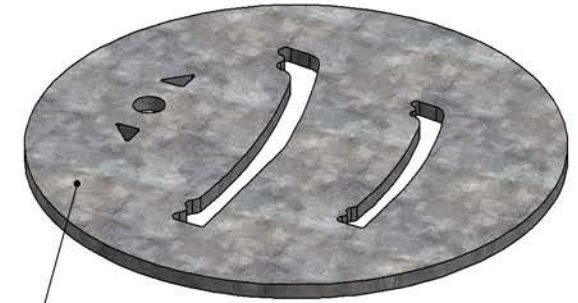

Steel Pottery Extruder Disk n° 27

Bonsai pot example - 73 mm - 2,9 Inch plate

Steel Pottery®

Steel Pottery Extruder Disk n° 28

Bonsai pot example - 44 mm - 1,73 Inch plate

Steel Pottery®

Steel Pottery Extruder Disk n° 29

Bonsai pot example - 65 mm - 2,6 Inch plate

Steel Pottery®

Steel Pottery Extruder Disk n° 30

Bonsai pot example - 70 mm - 2,76 inch plate

Steel Pottery®

Steel Pottery Extruder Disk n° 31

Steel Pottery®

Steel Pottery Extruder Disk n° 32