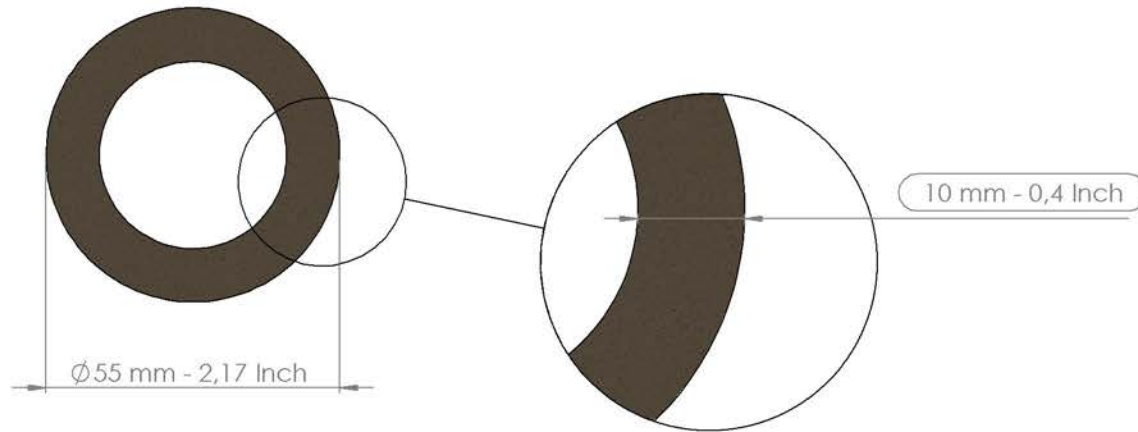

Steel Pottery®

Steel Pottery Extruder Disk n° 4