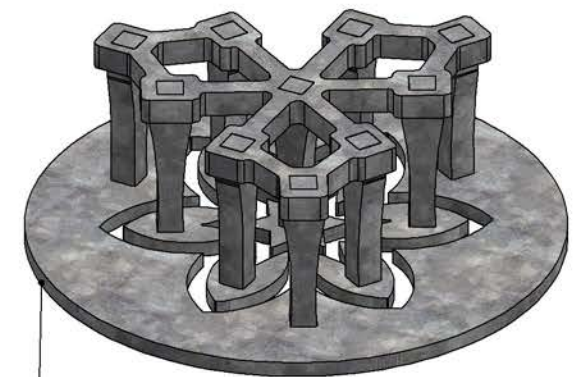

Steel Pottery®

Steel Pottery Extruder Disk n° 102