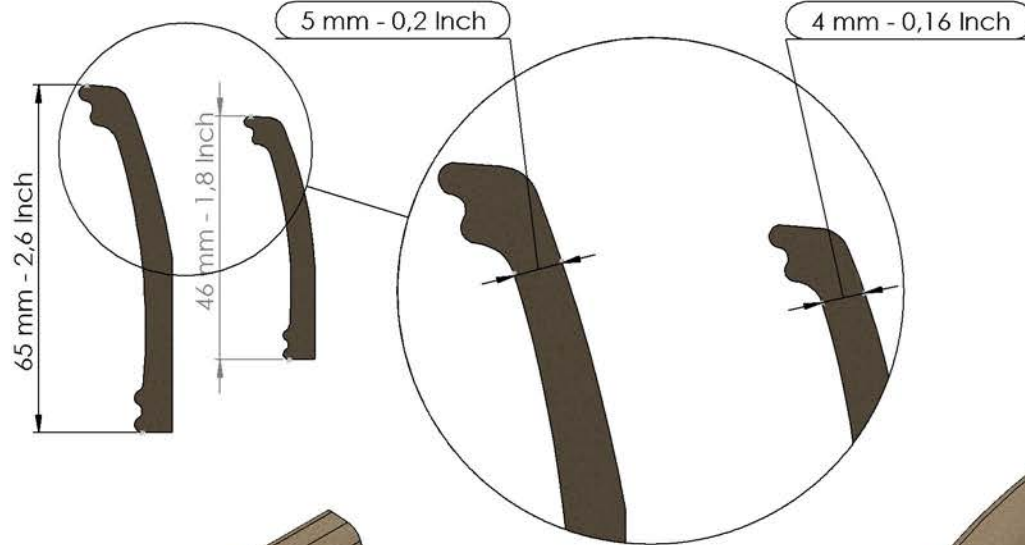

Steel Pottery Extruder Disk n° 27

Bonsai pot example - 73 mm - 2,9 Inch plate

Steel Pottery®

Steel Pottery Extruder Disk n° 28

Bonsai pot example - 44 mm - 1,73 Inch plate

Steel Pottery®

Steel Pottery Extruder Disk n° 29

Bonsai pot example - 65 mm - 2,6 Inch plate

Steel Pottery®

Steel Pottery Extruder Disk n° 30

Bonsai pot example - 70 mm - 2,76 inch plate

Steel Pottery®

Steel Pottery Extruder Disk n° 31

Steel Pottery®

Steel Pottery Extruder Disk n° 32