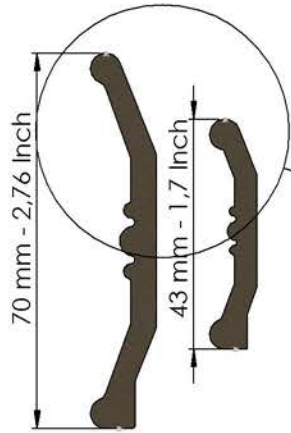

Steel Pottery Extruder Disk n° 23

Steel Pottery®

Steel Pottery Extruder Disk n° 24

Steel Pottery®

Steel Pottery Extruder Disk n° 25

Steel Pottery®

203 mm - 8 Inch FLATTENED CLAY

Steel Pottery®

Steel Pottery Extruder Disk n° 27

Bonsai pot example - 73 mm - 2,9 Inch plate

Steel Pottery®

Steel Pottery Extruder Disk n° 28

Bonsai pot example - 44 mm - 1,73 Inch plate

Steel Pottery®

Steel Pottery Extruder Disk n° 29

Bonsai pot example - 65 mm - 2,6 Inch plate

Steel Pottery®

Steel Pottery Extruder Disk n° 30

Bonsai pot example - 70 mm - 2,76 inch plate

Steel Pottery®

Steel Pottery Extruder Disk n° 31

Steel Pottery®

Steel Pottery Extruder Disk n° 32

Steel Pottery®

Steel Pottery Extruder Disk n° 33

Bonsai pot example - 47 mm - 1,8 Inch plate

Steel Pottery®

Steel Pottery Extruder Disk n° 34

Bonsai pot example - 47 mm - 1,8 Inch plate

Steel Pottery®

Steel Pottery Extruder Disk n° 101