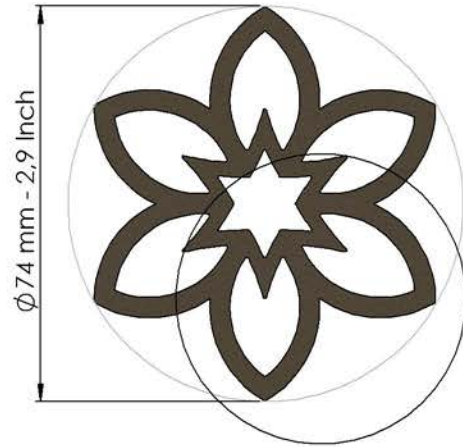

Steel Pottery Extruder Disk n° 27

Bonsai pot example - 73 mm - 2,9 Inch plate

Steel Pottery®

Steel Pottery Extruder Disk n° 28

Bonsai pot example - 44 mm - 1,73 Inch plate

Steel Pottery®

Steel Pottery Extruder Disk n° 29

Bonsai pot example - 65 mm - 2,6 Inch plate

Steel Pottery®

Steel Pottery Extruder Disk n° 30

Bonsai pot example - 70 mm - 2,76 inch plate

Steel Pottery®

Steel Pottery Extruder Disk n° 31

Steel Pottery®

Steel Pottery Extruder Disk n° 32

Steel Pottery®

Steel Pottery Extruder Disk n° 33

Bonsai pot example - 47 mm - 1,8 Inch plate

Steel Pottery®

Steel Pottery Extruder Disk n° 34

Bonsai pot example - 47 mm - 1,8 Inch plate

Steel Pottery®

Steel Pottery Extruder Disk n° 101

Steel Pottery®

Steel Pottery Extruder Disk n° 102

Steel Pottery®

Steel Pottery Extruder Disk n° 103

Steel Pottery®

3,50 mm - 0,14 Inch

Steel Pottery Extruder Disk n° 104

Steel Pottery®