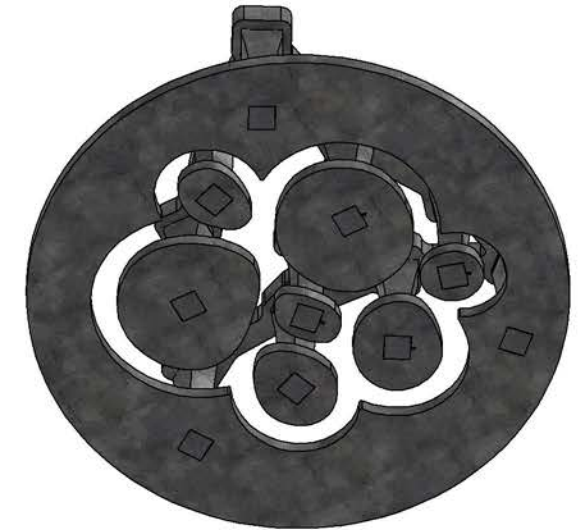

Steel Pottery®

3,3 mm - 0,13 Inch

Steel Pottery Extruder Disk n° 109

Steel Pottery®

Steel Pottery Extruder Disk n° 110

Steel Pottery®

Steel Pottery Extruder Disk n° 111

Steel Pottery®