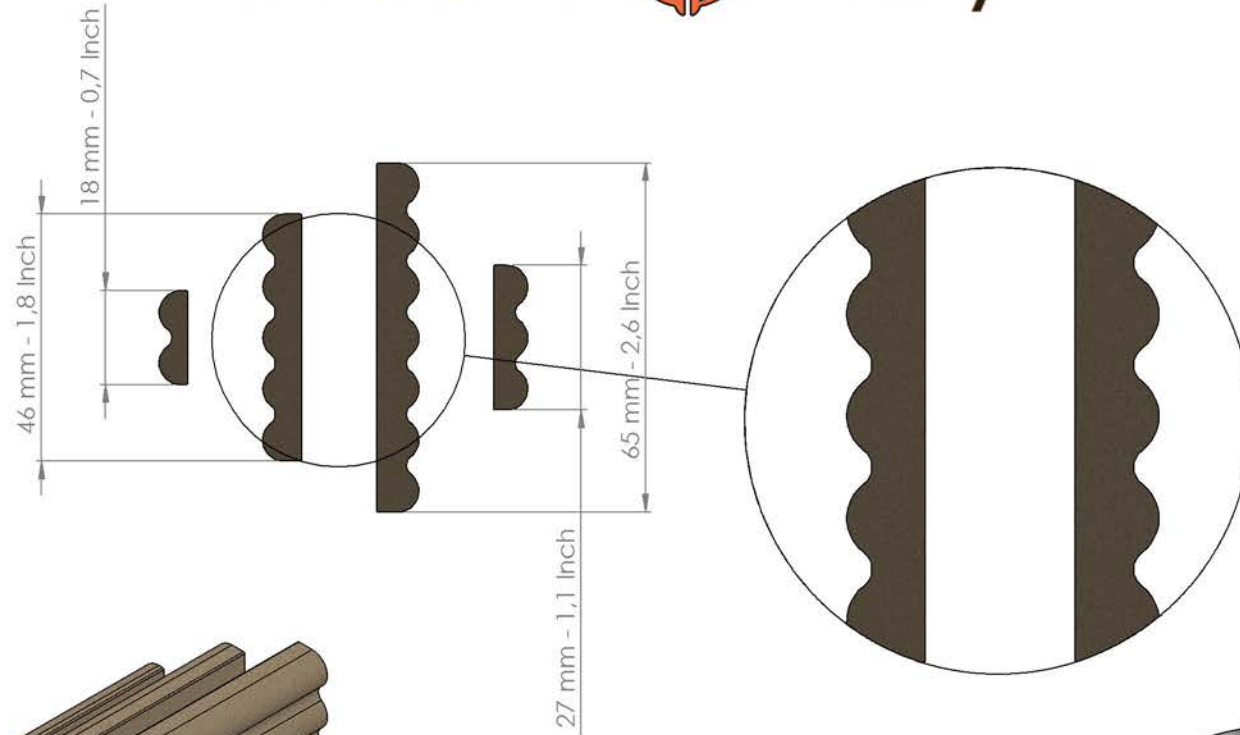

Steel Pottery Extruder Disk n° 27

Bonsai pot example - 73 mm - 2,9 Inch plate

Steel Pottery®

Steel Pottery Extruder Disk n° 28

Bonsai pot example - 44 mm - 1,73 Inch plate

Steel Pottery®

Steel Pottery Extruder Disk n° 29

Bonsai pot example - 65 mm - 2,6 Inch plate

Steel Pottery®

Steel Pottery Extruder Disk n° 30

Bonsai pot example - 70 mm - 2,76 inch plate

Steel Pottery®

Steel Pottery Extruder Disk n° 31

Steel Pottery®

Steel Pottery Extruder Disk n° 32

Steel Pottery®

Steel Pottery Extruder Disk n° 33

Bonsai pot example - 47 mm - 1,8 Inch plate

Steel Pottery®

Steel Pottery Extruder Disk n° 34

Bonsai pot example - 47 mm - 1,8 Inch plate

Steel Pottery®

Steel Pottery Extruder Disk n° 101