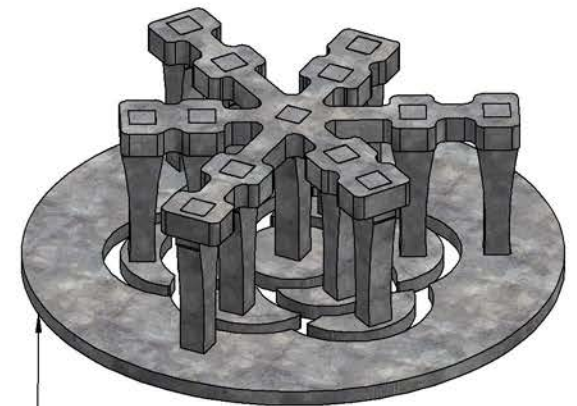

Steel Pottery Extruder Disk n° 27

Bonsai pot example - 73 mm - 2,9 Inch plate

Steel Pottery®

Steel Pottery Extruder Disk n° 28

Bonsai pot example - 44 mm - 1,73 Inch plate

Steel Pottery®

Steel Pottery Extruder Disk n° 29

Bonsai pot example - 65 mm - 2,6 Inch plate

Steel Pottery®

Steel Pottery Extruder Disk n° 30

Bonsai pot example - 70 mm - 2,76 inch plate

Steel Pottery®

Steel Pottery Extruder Disk n° 31

Steel Pottery®

Steel Pottery Extruder Disk n° 32

Steel Pottery®

Steel Pottery Extruder Disk n° 33

Bonsai pot example - 47 mm - 1,8 Inch plate

Steel Pottery®

Steel Pottery Extruder Disk n° 34

Bonsai pot example - 47 mm - 1,8 Inch plate

Steel Pottery®

Steel Pottery Extruder Disk n° 101