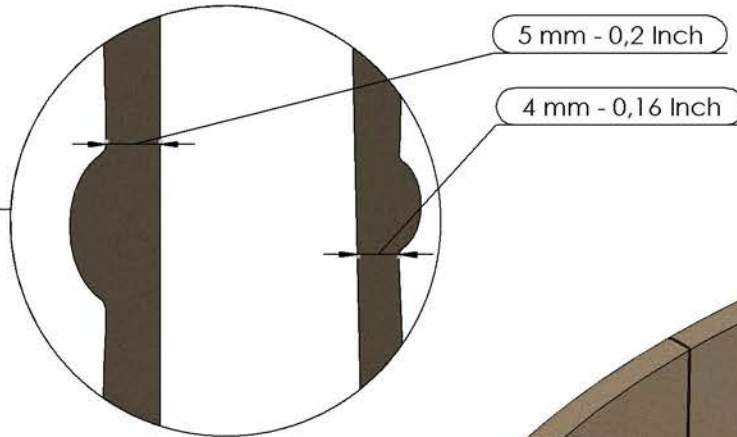

Steel Pottery Extruder Disk n° 23

Steel Pottery®

Steel Pottery Extruder Disk n° 24

Steel Pottery®

Steel Pottery Extruder Disk n° 25

Steel Pottery®

203 mm - 8 Inch FLATTENED CLAY

Steel Pottery®

Steel Pottery Extruder Disk n° 27

Bonsai pot example - 73 mm - 2,9 Inch plate

Steel Pottery®

Steel Pottery Extruder Disk n° 28

Bonsai pot example - 44 mm - 1,73 Inch plate

Steel Pottery®

Steel Pottery Extruder Disk n° 29