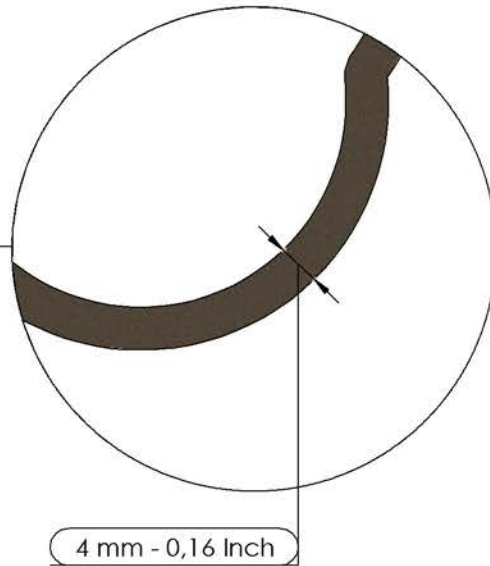

Steel Pottery®

Steel Pottery Extruder Disk n° 25