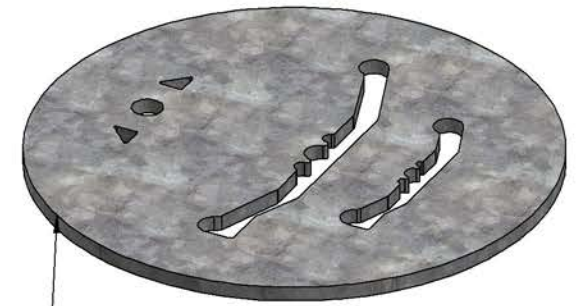

Steel Pottery Extruder Disk n° 23

Steel Pottery®

Steel Pottery Extruder Disk n° 24

Steel Pottery®

Steel Pottery Extruder Disk n° 25

Steel Pottery®

203 mm - 8 Inch FLATTENED CLAY

Steel Pottery®

Steel Pottery Extruder Disk n° 27

Bonsai pot example - 73 mm - 2,9 Inch plate

Steel Pottery®

Steel Pottery Extruder Disk n° 28

Bonsai pot example - 44 mm - 1,73 Inch plate

Steel Pottery®

Steel Pottery Extruder Disk n° 29

Bonsai pot example - 65 mm - 2,6 Inch plate

Steel Pottery®

Steel Pottery Extruder Disk n° 30

Bonsai pot example - 70 mm - 2,76 inch plate

Steel Pottery®

Steel Pottery Extruder Disk n° 31

Steel Pottery®

Steel Pottery Extruder Disk n° 32