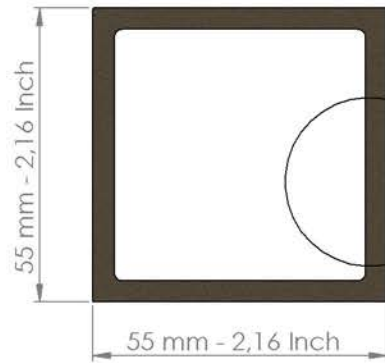

Steel Pottery®

4 mm - 0,16 inch

Steel Pottery Extruder Disk n° 5

Steel Pottery®

Steel Pottery Extruder Disk n° 6

Steel Pottery®

Steel Pottery Extruder Disk n° 7

Steel Pottery®