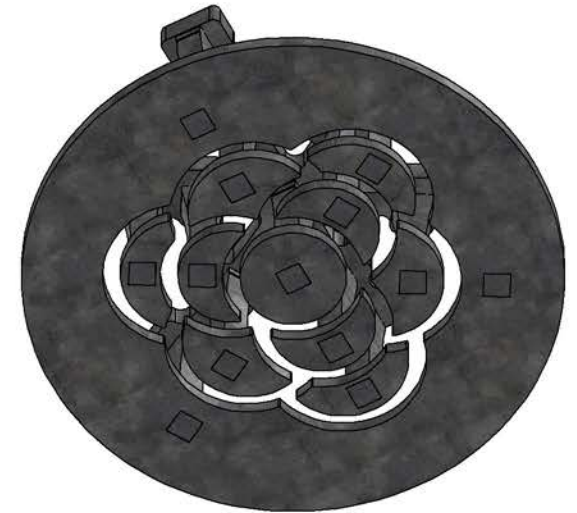

Steel Pottery Extruder Disk n° 27

Bonsai pot example - 73 mm - 2,9 Inch plate

Steel Pottery®

Steel Pottery Extruder Disk n° 28

Bonsai pot example - 44 mm - 1,73 Inch plate

Steel Pottery®

Steel Pottery Extruder Disk n° 29

Bonsai pot example - 65 mm - 2,6 Inch plate

Steel Pottery®

Steel Pottery Extruder Disk n° 30

Bonsai pot example - 70 mm - 2,76 inch plate

Steel Pottery®

Steel Pottery Extruder Disk n° 31

Steel Pottery®

Steel Pottery Extruder Disk n° 32

Steel Pottery®

Steel Pottery Extruder Disk n° 33

Bonsai pot example - 47 mm - 1,8 Inch plate

Steel Pottery®

Steel Pottery Extruder Disk n° 34

Bonsai pot example - 47 mm - 1,8 Inch plate

Steel Pottery®

Steel Pottery Extruder Disk n° 101

Steel Pottery®

Steel Pottery Extruder Disk n° 102

Steel Pottery®

Steel Pottery Extruder Disk n° 103

Steel Pottery®

3,50 mm - 0,14 Inch

Steel Pottery Extruder Disk n° 104

Steel Pottery®