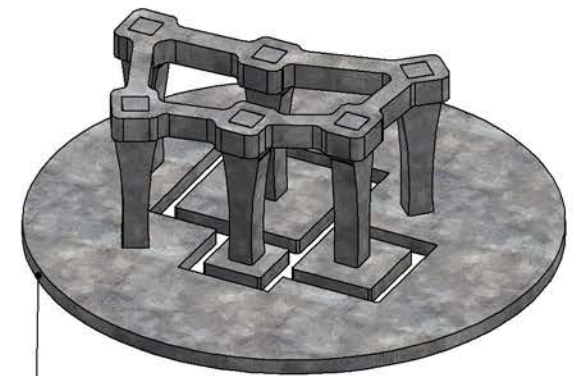

Steel Pottery®

Steel Pottery Extruder Disk n° 33

Bonsai pot example - 47 mm - 1,8 Inch plate

Steel Pottery®

Steel Pottery Extruder Disk n° 34

Bonsai pot example - 47 mm - 1,8 Inch plate

Steel Pottery®

Steel Pottery Extruder Disk n° 101

Steel Pottery®

Steel Pottery Extruder Disk n° 102

Steel Pottery®

Steel Pottery Extruder Disk n° 103

Steel Pottery®

3,50 mm - 0,14 Inch

Steel Pottery Extruder Disk n° 104

Steel Pottery®