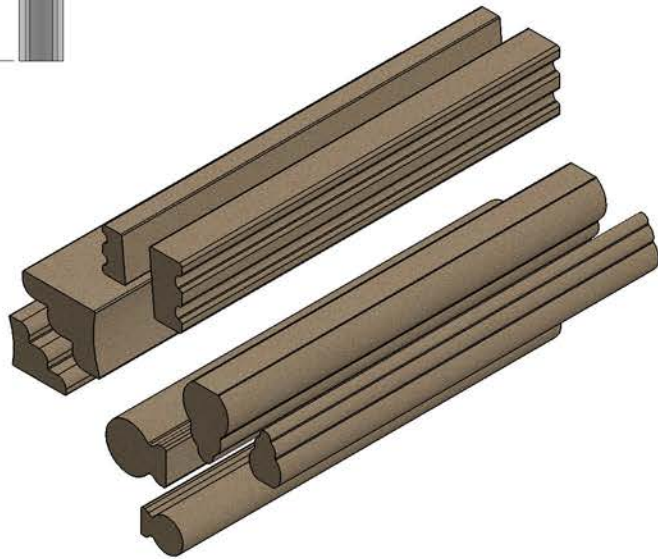

Steel Pottery Extruder Disk n° 27

Bonsai pot example - 73 mm - 2,9 Inch plate

Steel Pottery®

Steel Pottery Extruder Disk n° 28

Bonsai pot example - 44 mm - 1,73 Inch plate

Steel Pottery®

Steel Pottery Extruder Disk n° 29

Bonsai pot example - 65 mm - 2,6 Inch plate

Steel Pottery®

Steel Pottery Extruder Disk n° 30

Bonsai pot example - 70 mm - 2,76 inch plate

Steel Pottery®

Steel Pottery Extruder Disk n° 31

Steel Pottery®

Steel Pottery Extruder Disk n° 32

Steel Pottery®

Steel Pottery Extruder Disk n° 33

Bonsai pot example - 47 mm - 1,8 Inch plate

Steel Pottery®

Steel Pottery Extruder Disk n° 34

Bonsai pot example - 47 mm - 1,8 Inch plate

Steel Pottery®

Steel Pottery Extruder Disk n° 101