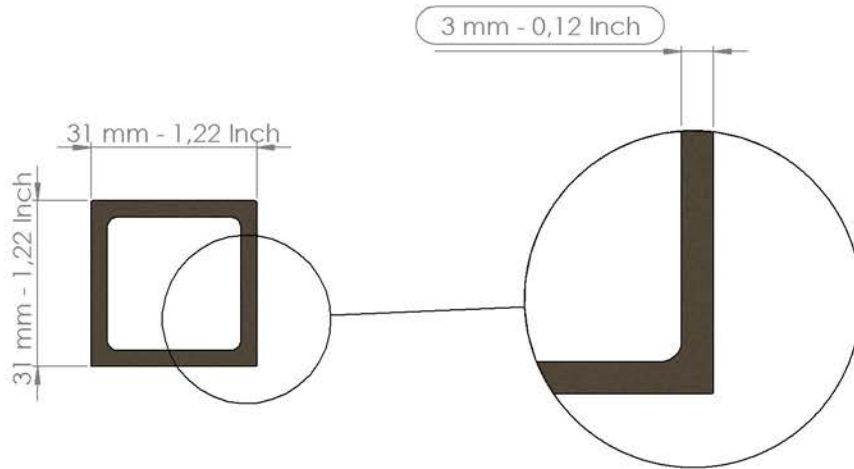

Steel Pottery®

4 mm - 0,16 inch

Steel Pottery Extruder Disk n° 5

Steel Pottery®

Steel Pottery Extruder Disk n° 6

Steel Pottery®

Steel Pottery Extruder Disk n° 7

Steel Pottery®

10 mm - 0,4 Inch

Steel Pottery Extruder Disk n° 8

Steel Pottery®

Steel Pottery Extruder Disk n° 9

Steel Pottery®

Steel Pottery Extruder Disk n° 10

Steel Pottery®

Steel Pottery Extruder Disk n° 11