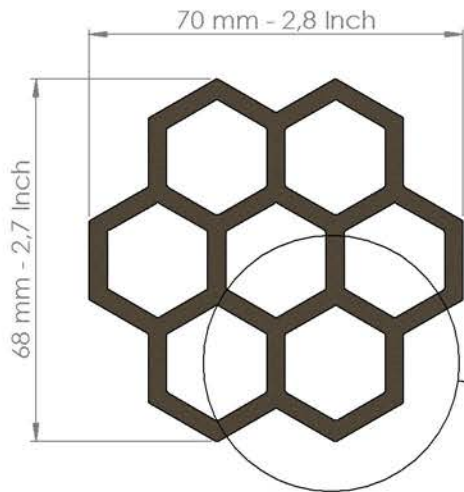

Steel Pottery®

3,3 mm - 0,13 Inch

Steel Pottery Extruder Disk n° 109

Steel Pottery®

Steel Pottery Extruder Disk n° 110

Steel Pottery®

Steel Pottery Extruder Disk n° 111

Steel Pottery®