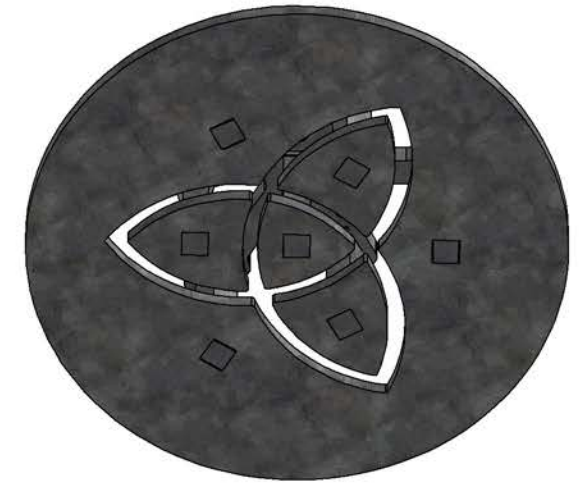

Steel Pottery Extruder Disk n° 27

Bonsai pot example - 73 mm - 2,9 Inch plate

Steel Pottery®

Steel Pottery Extruder Disk n° 28

Bonsai pot example - 44 mm - 1,73 Inch plate

Steel Pottery®

Steel Pottery Extruder Disk n° 29

Bonsai pot example - 65 mm - 2,6 Inch plate

Steel Pottery®

Steel Pottery Extruder Disk n° 30

Bonsai pot example - 70 mm - 2,76 inch plate

Steel Pottery®

Steel Pottery Extruder Disk n° 31

Steel Pottery®

Steel Pottery Extruder Disk n° 32

Steel Pottery®

Steel Pottery Extruder Disk n° 33

Bonsai pot example - 47 mm - 1,8 Inch plate

Steel Pottery®

Steel Pottery Extruder Disk n° 34

Bonsai pot example - 47 mm - 1,8 Inch plate

Steel Pottery®

Steel Pottery Extruder Disk n° 101

Steel Pottery®

Steel Pottery Extruder Disk n° 102

Steel Pottery®

Steel Pottery Extruder Disk n° 103

Steel Pottery®

3,50 mm - 0,14 Inch

Steel Pottery Extruder Disk n° 104

Steel Pottery®