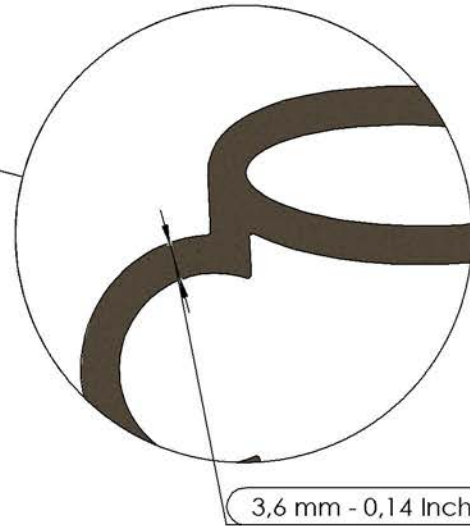

Steel Pottery®

Steel Pottery Extruder Disk n° 33

Bonsai pot example - 47 mm - 1,8 Inch plate

Steel Pottery®

Steel Pottery Extruder Disk n° 34

Bonsai pot example - 47 mm - 1,8 Inch plate

Steel Pottery®

Steel Pottery Extruder Disk n° 101

Steel Pottery®

Steel Pottery Extruder Disk n° 102

Steel Pottery®

Steel Pottery Extruder Disk n° 103

Steel Pottery®

3,50 mm - 0,14 Inch

Steel Pottery Extruder Disk n° 104

Steel Pottery®

Steel Pottery Extruder Disk n° 105

Steel Pottery®

6 mm - 0,24 Inch

Steel Pottery Extruder Disk n° 106

Steel Pottery®

Steel Pottery Extruder Disk n° 107

Steel Pottery®

Steel Pottery Extruder Disk n° 108

Steel Pottery®

3,3 mm - 0,13 Inch

Steel Pottery Extruder Disk n° 109

Steel Pottery®

Steel Pottery Extruder Disk n° 110

Steel Pottery®

Steel Pottery Extruder Disk n° 111

Steel Pottery®