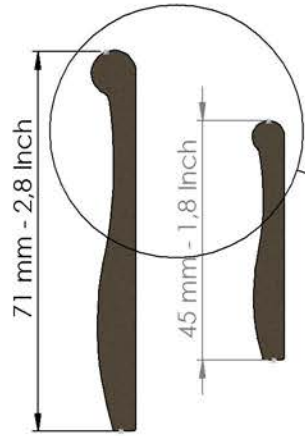

Steel Pottery Extruder Disk n° 27

Bonsai pot example - 73 mm - 2,9 Inch plate

Steel Pottery®

Steel Pottery Extruder Disk n° 28

Bonsai pot example - 44 mm - 1,73 Inch plate

Steel Pottery®

Steel Pottery Extruder Disk n° 29

Bonsai pot example - 65 mm - 2,6 Inch plate

Steel Pottery®

Steel Pottery Extruder Disk n° 30

Bonsai pot example - 70 mm - 2,76 inch plate

Steel Pottery®

Steel Pottery Extruder Disk n° 31

Steel Pottery®

Steel Pottery Extruder Disk n° 32

Steel Pottery®

Steel Pottery Extruder Disk n° 33

Bonsai pot example - 47 mm - 1,8 Inch plate

Steel Pottery®

Steel Pottery Extruder Disk n° 34

Bonsai pot example - 47 mm - 1,8 Inch plate

Steel Pottery®

Steel Pottery Extruder Disk n° 101

Steel Pottery®

Steel Pottery Extruder Disk n° 102

Steel Pottery®

Steel Pottery Extruder Disk n° 103

Steel Pottery®

3,50 mm - 0,14 Inch

Steel Pottery Extruder Disk n° 104

Steel Pottery®