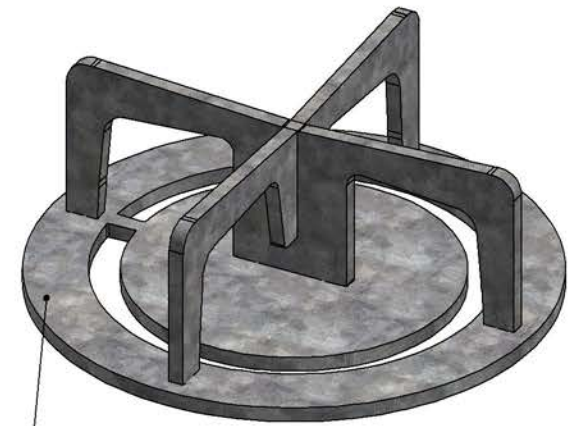

Steel Pottery Extruder Disk n° 23

Steel Pottery®

Steel Pottery Extruder Disk n° 24

Steel Pottery®

Steel Pottery Extruder Disk n° 25

Steel Pottery®

203 mm - 8 Inch FLATTENED CLAY

Steel Pottery®

Steel Pottery Extruder Disk n° 27

Bonsai pot example - 73 mm - 2,9 Inch plate

Steel Pottery®

Steel Pottery Extruder Disk n° 28

Bonsai pot example - 44 mm - 1,73 Inch plate

Steel Pottery®

Steel Pottery Extruder Disk n° 29