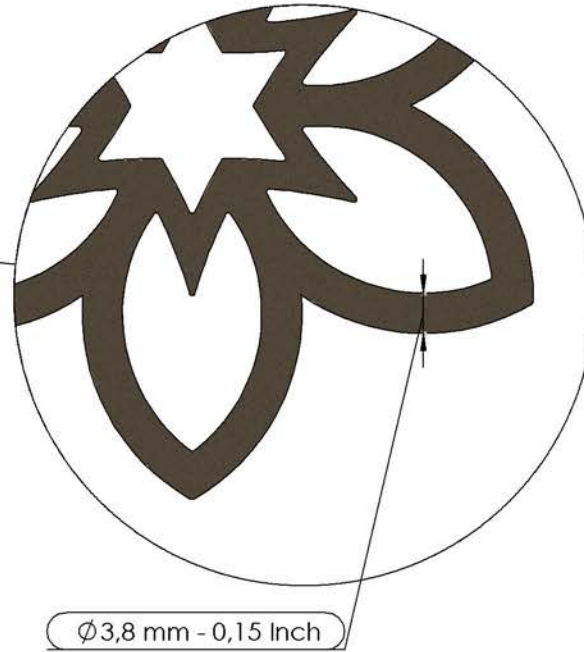

Steel Pottery Extruder Disk n° 27

Bonsai pot example - 73 mm - 2,9 Inch plate

Steel Pottery®

Steel Pottery Extruder Disk n° 28

Bonsai pot example - 44 mm - 1,73 Inch plate

Steel Pottery®

Steel Pottery Extruder Disk n° 29

Bonsai pot example - 65 mm - 2,6 Inch plate

Steel Pottery®

Steel Pottery Extruder Disk n° 30

Bonsai pot example - 70 mm - 2,76 inch plate

Steel Pottery®

Steel Pottery Extruder Disk n° 31

Steel Pottery®

Steel Pottery Extruder Disk n° 32

Steel Pottery®

Steel Pottery Extruder Disk n° 33

Bonsai pot example - 47 mm - 1,8 Inch plate

Steel Pottery®

Steel Pottery Extruder Disk n° 34

Bonsai pot example - 47 mm - 1,8 Inch plate

Steel Pottery®

Steel Pottery Extruder Disk n° 101

Steel Pottery®

Steel Pottery Extruder Disk n° 102

Steel Pottery®

Steel Pottery Extruder Disk n° 103

Steel Pottery®

3,50 mm - 0,14 Inch

Steel Pottery Extruder Disk n° 104

Steel Pottery®