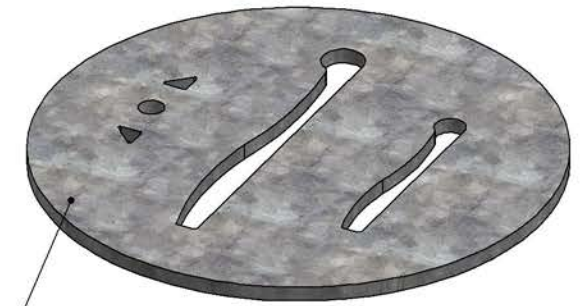

Steel Pottery Extruder Disk n° 27

Bonsai pot example - 73 mm - 2,9 Inch plate

Steel Pottery®

Steel Pottery Extruder Disk n° 28

Bonsai pot example - 44 mm - 1,73 Inch plate

Steel Pottery®

Steel Pottery Extruder Disk n° 29

Bonsai pot example - 65 mm - 2,6 Inch plate

Steel Pottery®

Steel Pottery Extruder Disk n° 30

Bonsai pot example - 70 mm - 2,76 inch plate

Steel Pottery®

Steel Pottery Extruder Disk n° 31

Steel Pottery®

Steel Pottery Extruder Disk n° 32

Steel Pottery®

Steel Pottery Extruder Disk n° 33

Bonsai pot example - 47 mm - 1,8 Inch plate

Steel Pottery®

Steel Pottery Extruder Disk n° 34

Bonsai pot example - 47 mm - 1,8 Inch plate

Steel Pottery®

Steel Pottery Extruder Disk n° 101