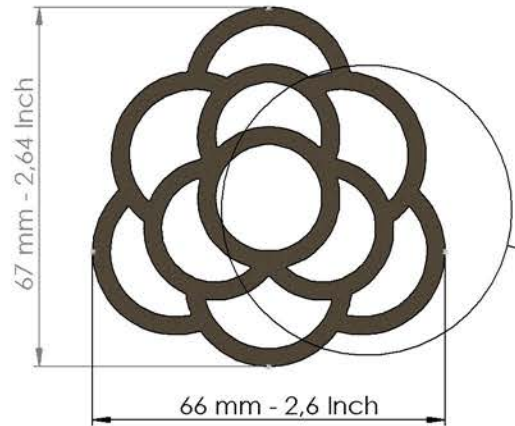

Steel Pottery Extruder Disk n° 27

Bonsai pot example - 73 mm - 2,9 Inch plate

Steel Pottery®

Steel Pottery Extruder Disk n° 28

Bonsai pot example - 44 mm - 1,73 Inch plate

Steel Pottery®

Steel Pottery Extruder Disk n° 29

Bonsai pot example - 65 mm - 2,6 Inch plate

Steel Pottery®

Steel Pottery Extruder Disk n° 30

Bonsai pot example - 70 mm - 2,76 inch plate

Steel Pottery®

Steel Pottery Extruder Disk n° 31

Steel Pottery®

Steel Pottery Extruder Disk n° 32

Steel Pottery®

Steel Pottery Extruder Disk n° 33

Bonsai pot example - 47 mm - 1,8 Inch plate

Steel Pottery®

Steel Pottery Extruder Disk n° 34

Bonsai pot example - 47 mm - 1,8 Inch plate

Steel Pottery®

Steel Pottery Extruder Disk n° 101

Steel Pottery®

Steel Pottery Extruder Disk n° 102

Steel Pottery®

Steel Pottery Extruder Disk n° 103

Steel Pottery®

3,50 mm - 0,14 Inch

Steel Pottery Extruder Disk n° 104

Steel Pottery®