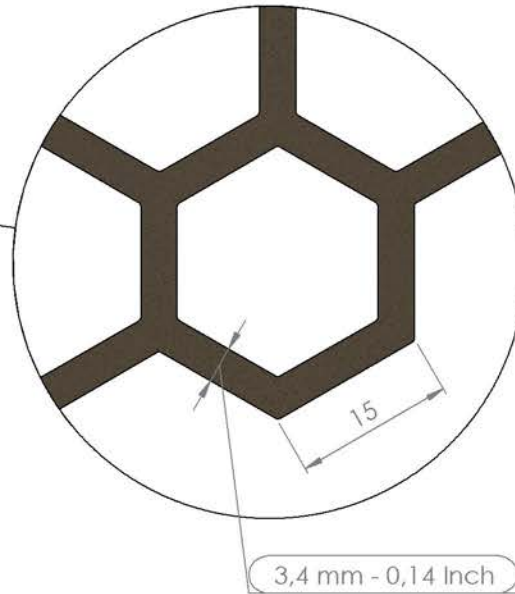

Steel Pottery Extruder Disk n° 105

Steel Pottery®

6 mm - 0,24 Inch

Steel Pottery Extruder Disk n° 106

Steel Pottery®

Steel Pottery Extruder Disk n° 107

Steel Pottery®

Steel Pottery Extruder Disk n° 108

Steel Pottery®

3,3 mm - 0,13 Inch

Steel Pottery Extruder Disk n° 109

Steel Pottery®

Steel Pottery Extruder Disk n° 110

Steel Pottery®

Steel Pottery Extruder Disk n° 111

Steel Pottery®