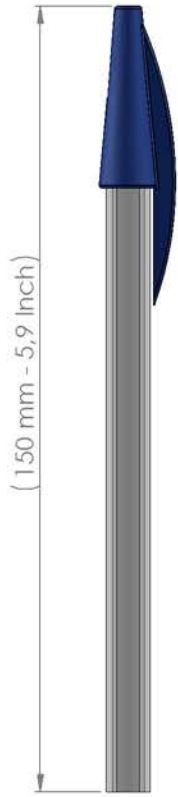

Steel Pottery®

4 mm - 0,16 inch

Steel Pottery Extruder Disk n° 5

Steel Pottery®

Steel Pottery Extruder Disk n° 6

Steel Pottery®

Steel Pottery Extruder Disk n° 7

Steel Pottery®

Steel Pottery Extruder Disk n° 27

Bonsai pot example - 73 mm - 2,9 Inch plate

Steel Pottery®

Steel Pottery Extruder Disk n° 28

Bonsai pot example - 44 mm - 1,73 Inch plate

Steel Pottery®

Steel Pottery Extruder Disk n° 29

Bonsai pot example - 65 mm - 2,6 Inch plate

Steel Pottery®

Steel Pottery Extruder Disk n° 30

Bonsai pot example - 70 mm - 2,76 inch plate

Steel Pottery®

Steel Pottery Extruder Disk n° 31

Steel Pottery®

Steel Pottery Extruder Disk n° 32

Steel Pottery®

Steel Pottery Extruder Disk n° 33

Bonsai pot example - 47 mm - 1,8 Inch plate

Steel Pottery®

Steel Pottery Extruder Disk n° 34

Bonsai pot example - 47 mm - 1,8 Inch plate

Steel Pottery®

Steel Pottery Extruder Disk n° 101