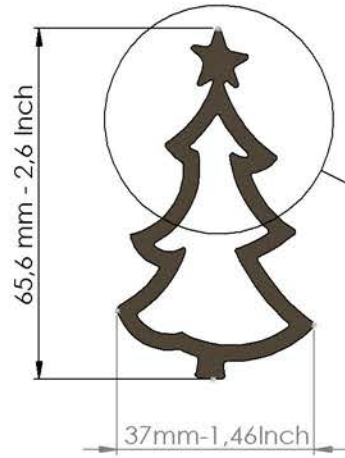

Bonsai pot example - 65 mm - 2,6 Inch plate

Steel Pottery®

Steel Pottery Extruder Disk n° 30

Bonsai pot example - 70 mm - 2,76 inch plate

Steel Pottery®

Steel Pottery Extruder Disk n° 31

Steel Pottery®

Steel Pottery Extruder Disk n° 32

Steel Pottery®

Steel Pottery Extruder Disk n° 33

Bonsai pot example - 47 mm - 1,8 Inch plate

Steel Pottery®

Steel Pottery Extruder Disk n° 34

Bonsai pot example - 47 mm - 1,8 Inch plate

Steel Pottery®

Steel Pottery Extruder Disk n° 101

Steel Pottery®

Steel Pottery Extruder Disk n° 102

Steel Pottery®

Steel Pottery Extruder Disk n° 103

Steel Pottery®

3,50 mm - 0,14 Inch

Steel Pottery Extruder Disk n° 104

Steel Pottery®

Steel Pottery Extruder Disk n° 105

Steel Pottery®

6 mm - 0,24 Inch

Steel Pottery Extruder Disk n° 106

Steel Pottery®

Steel Pottery Extruder Disk n° 107

Steel Pottery®

Steel Pottery Extruder Disk n° 108