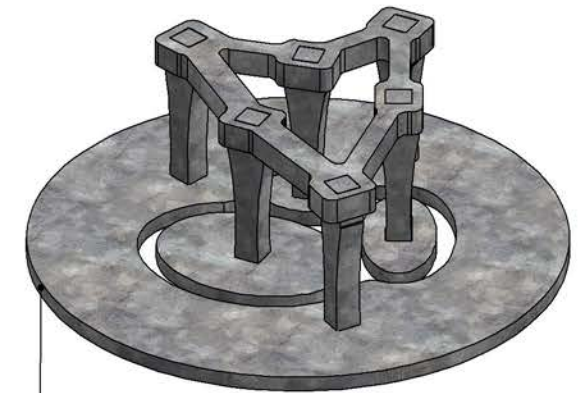

Bonsai pot example - 65 mm - 2,6 Inch plate

Steel Pottery®

Steel Pottery Extruder Disk n° 30

Bonsai pot example - 70 mm - 2,76 inch plate

Steel Pottery®

Steel Pottery Extruder Disk n° 31

Steel Pottery®

Steel Pottery Extruder Disk n° 32

Steel Pottery®

Steel Pottery Extruder Disk n° 33

Bonsai pot example - 47 mm - 1,8 Inch plate

Steel Pottery®

Steel Pottery Extruder Disk n° 34

Bonsai pot example - 47 mm - 1,8 Inch plate

Steel Pottery®

Steel Pottery Extruder Disk n° 101

Steel Pottery®

Steel Pottery Extruder Disk n° 102

Steel Pottery®

Steel Pottery Extruder Disk n° 103

Steel Pottery®

3,50 mm - 0,14 Inch

Steel Pottery Extruder Disk n° 104

Steel Pottery®