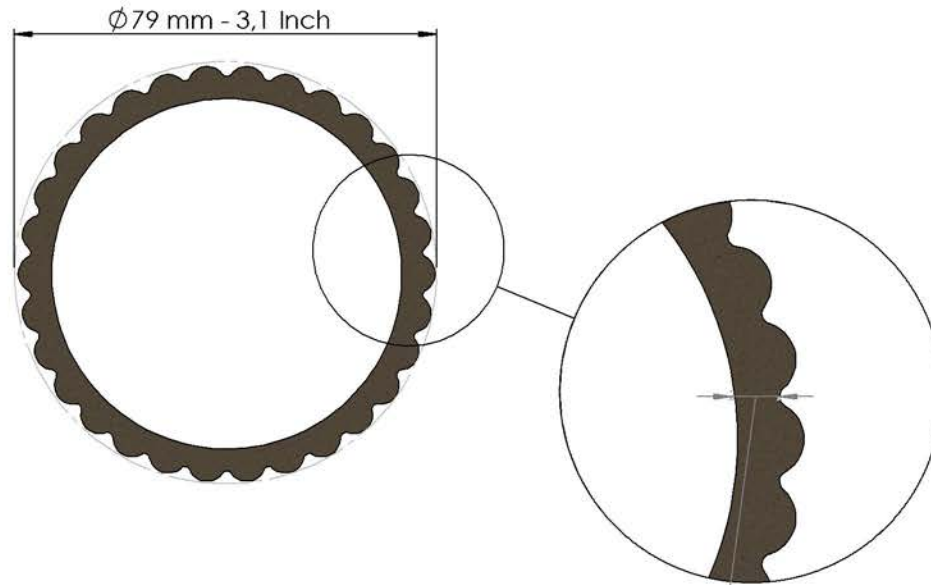

Steel Pottery®

Steel Pottery Extruder Disk n° 16