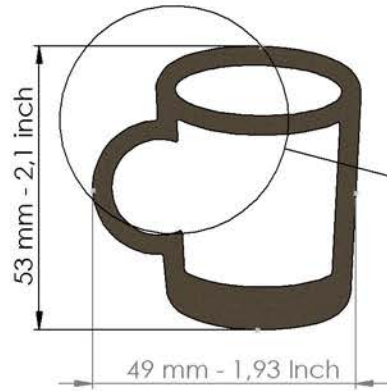

Bonsai pot example - 65 mm - 2,6 Inch plate

Steel Pottery®

Steel Pottery Extruder Disk n° 30

Bonsai pot example - 70 mm - 2,76 inch plate

Steel Pottery®

Steel Pottery Extruder Disk n° 31

Steel Pottery®

Steel Pottery Extruder Disk n° 32

Steel Pottery®

Steel Pottery Extruder Disk n° 33

Bonsai pot example - 47 mm - 1,8 Inch plate

Steel Pottery®

Steel Pottery Extruder Disk n° 34

Bonsai pot example - 47 mm - 1,8 Inch plate

Steel Pottery®

Steel Pottery Extruder Disk n° 101

Steel Pottery®

Steel Pottery Extruder Disk n° 102

Steel Pottery®

Steel Pottery Extruder Disk n° 103

Steel Pottery®

3,50 mm - 0,14 Inch

Steel Pottery Extruder Disk n° 104

Steel Pottery®

Steel Pottery Extruder Disk n° 105

Steel Pottery®

6 mm - 0,24 Inch

Steel Pottery Extruder Disk n° 106

Steel Pottery®

Steel Pottery Extruder Disk n° 107

Steel Pottery®

Steel Pottery Extruder Disk n° 108