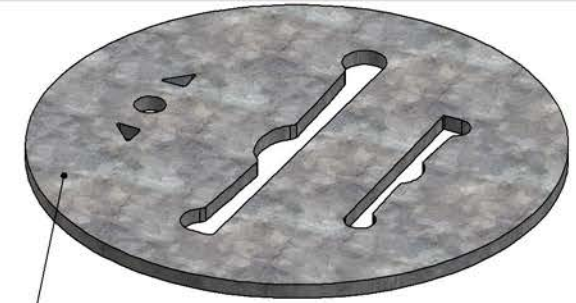

Steel Pottery Extruder Disk n° 23

Steel Pottery®

Steel Pottery Extruder Disk n° 24

Steel Pottery®

Steel Pottery Extruder Disk n° 25

Steel Pottery®

203 mm - 8 Inch FLATTENED CLAY

Steel Pottery®

Steel Pottery Extruder Disk n° 27

Bonsai pot example - 73 mm - 2,9 Inch plate

Steel Pottery®

Steel Pottery Extruder Disk n° 28

Bonsai pot example - 44 mm - 1,73 Inch plate

Steel Pottery®

Steel Pottery Extruder Disk n° 29