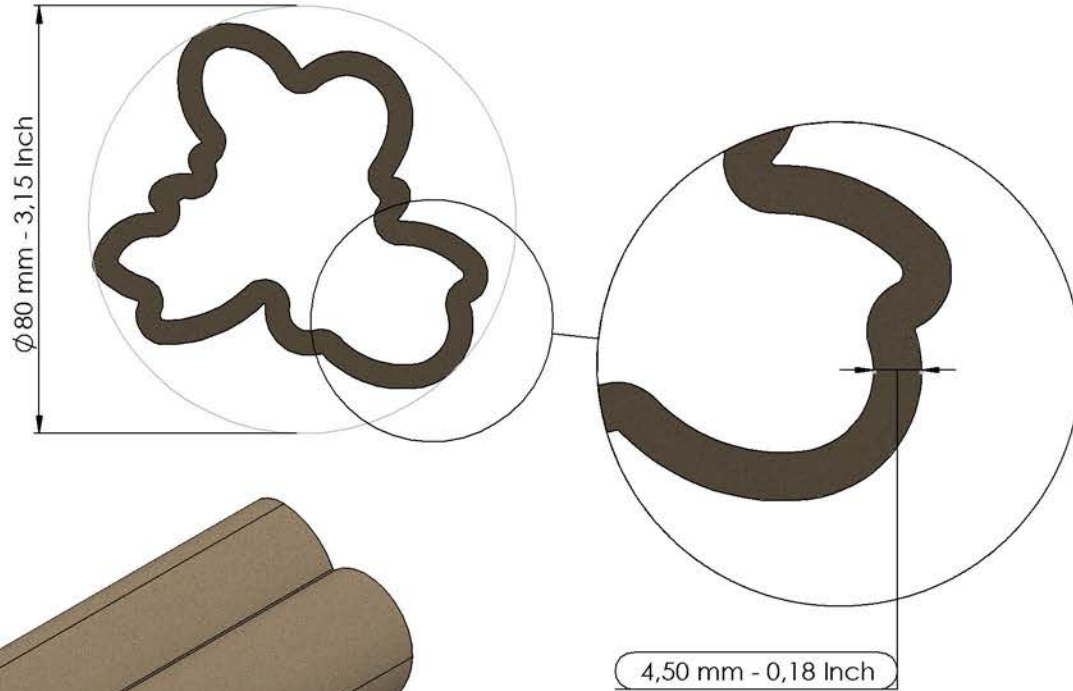

Steel Pottery®